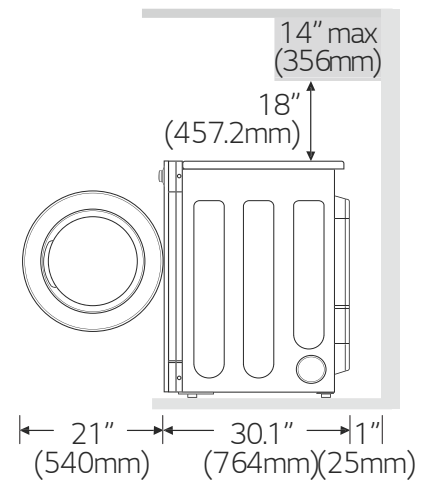

GIANT MAX DRYER SPECIFICATIONS

MODEL		Gas GDL1329*G*	Electric GDL1329*E*
CYLINDER			
Drum Volume	cu.ft (ℓ)	7.3 (207)	7.3 (207)
Diameter	in. (mm)	26.1 (663)	26.1 (663)
Depth	in. (mm)	22.5 (570.6)	22.5 (570.6)
DIMENSIONS			
Product (WxHxD)	in	27 x 38.7 x 30.1	27 x 38.7 x 30.1
	mm	686 x 983 x 764	686 x 983 x 764
With Door Open	in. (mm)	49.8 (1,264)	49.8 (1,264)
	in	29.9 x 46.1.4 x 31.3	29.9 x 46.1.4 x 31.3
Carton (WxHxD)	mm	760 x 1,170x 795	760 x 1,170x 795
	lb (kg)	130 (59) / 143 (65)	130 (59) / 143 (65)
RATING			
	V/Hz/A	120/60/5	240 / 60 / 26 208 / 60 / 23
CONSUMPTION INDEX (PER CYCLE)			
Gas	W	5.81	-
Electricity	W	0.35	4.5-5.4
SYSTEM & CONTROL			
Heating Type		Gas (LNG / LPG)²⁾	Electric
Type of Drying		Ventilation	Ventilation
Air Flow	CFM	160	160
Motor	KW	0.3	0.3
Gas Ratings	kW/BTU	5.8/20,000	-
Heating Element	kW	-	5.4
Program Duratin in Minutes (Default)	min	45	45
CONNECTIONS			
Air Outlet Diameter	in. (mm)	4 (100)	4 (100)
Exhaust Airflow Diameter	in. (mm)	4 (100)	4 (100)
PROGRAMS			
Program List		High Temp	High Temp
		Med Temp	Med Temp
		Low Temp	Low Temp
		No Heat	No Heat
EXTERNAL FINISH			
Drum		Alcosta	Alcosta

Side

PRODUCT IMAGE