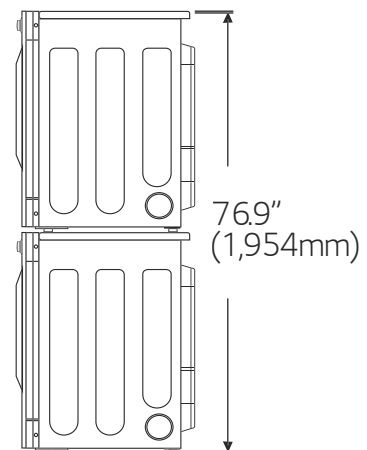

Stacked Installation