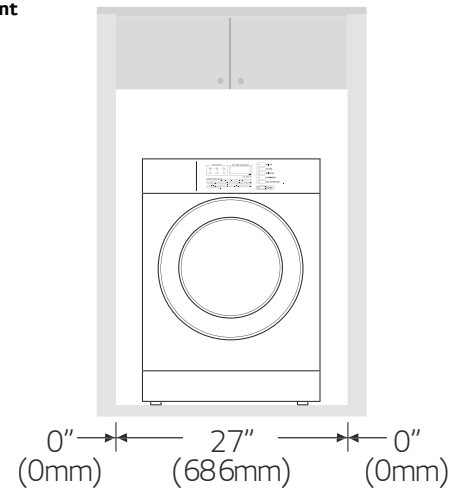

GIANT MAX DRYER SPECIFICATIONS

MODEL		Gas GDL1329*G*	Electric GDL1329*E*
CYLINDER			
Drum Volume	cu.ft (ℓ)	7.3 (207)	7.3 (207)
Diameter	in. (mm)	26.1 (663)	26.1 (663)
Depth	in. (mm)	22.5 (570.6)	22.5 (570.6)
DIMENSIONS			
Product (WxHxD)	in	27 x 38.7 x 30.1	27 x 38.7 x 30.1
	mm	686 x 983 x 764	686 x 983 x 764
With Door Open	in. (mm)	49.8 (1,264)	49.8 (1,264)
	in	29.9 x 46.1.4 x 31.3	29.9 x 46.1.4 x 31.3
Carton (WxHxD)	mm	760 x 1,170x 795	760 x 1,170x 795
	lb (kg)	130 (59) / 143 (65)	130 (59) / 143 (65)
RATING			
	V/Hz/A	120/60/5	240 / 60 / 26 208 / 60 / 23
CONSUMPTION INDEX (PER CYCLE)			
Gas	W	5.81	-
Electricity	W	0.35	4.5-5.4
SYSTEM & CONTROL			
Heating Type		Gas (LNG / LPG)²⁾	Electric
Type of Drying		Ventilation	Ventilation
Air Flow	CFM	160	160
Motor	KW	0.3	0.3
Gas Ratings	kW/BTU	5.8/20,000	-
Heating Element	kW	-	5.4
Program Duratin in Minutes (Default)	min	45	45
CONNECTIONS			
Air Outlet Diameter	in. (mm)	4 (100)	4 (100)
Exhaust Airflow Diameter	in. (mm)	4 (100)	4 (100)
PROGRAMS			
Program List		High Temp	High Temp
		Med Temp	Med Temp
		Low Temp	Low Temp
		No Heat	No Heat
EXTERNAL FINISH			
Drum		Alcosta	Alcosta

Front